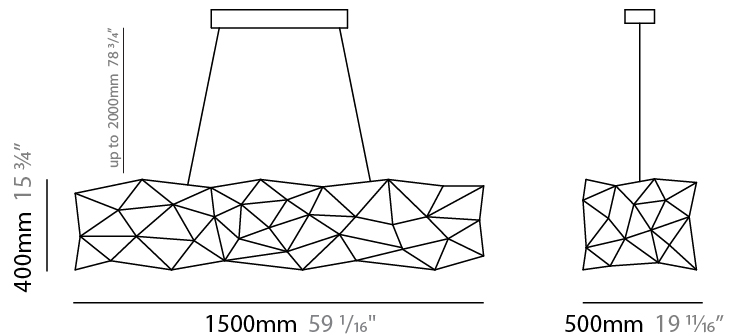

COSMOS ABSTRACT SUSPENSION

D101943-

base number   LED   Color   Finish
Dimming   Temperature   Options

1. To build a product code in our configurator select the specify button on the base model # product page
2. To build a manual product code on this datasheet choose from the options listed below in blue font and add the suffix to the base model #

GENERAL

Series: Cosmos Abstract
Brand: Quasar
Division: Design
Mounting Type: Suspension
Mounting Location: Ceiling
Subcategory: Ambient

PHYSICAL

Shape: Abstract
Length (mm): 1500
Length (in): 59 1/16
Width (mm): 500
Width (in): 19 11/16
Height (mm): 400
Height (in): 15 3/4
Max. Overall Height (mm): 2400
Max. Overall Height (in): 94 1/2
Light Distribution: Omnidirectional
Weight (kg): 4.5
Weight (lbs): 9.92
Fixture Finish: [NIC / BRA / BBR](#)
Fixture Material: Metal
Upon Request: Custom Sizes

ELECTRICAL

Lamp Type: LED
Input Wattage (W): 33
Dimming: [Non-Dimming / Phase Dimming (120vac Only)](#)
Driver Included: Yes
Driver Location: Integrated
Driver Type: Constant Voltage - Universal
Driver Class: Class 2
Input Voltage (V): 120 - 277
Output Voltage (V): 12
Upon Request: Integral: 0-10Vdc dimming

LED

Number of LEDs: 55
Color Temperature (°K): [2400 / 2800](#)
Max. Delivered Lumen (lm): 1650 (2800K)
CRI: >90 CRI
Lamp Life (hrs): 50000

OPTICAL

RATINGS AND CERTIFICATIONS

Certified By: Certified for North American Standards
IP rating: IP20