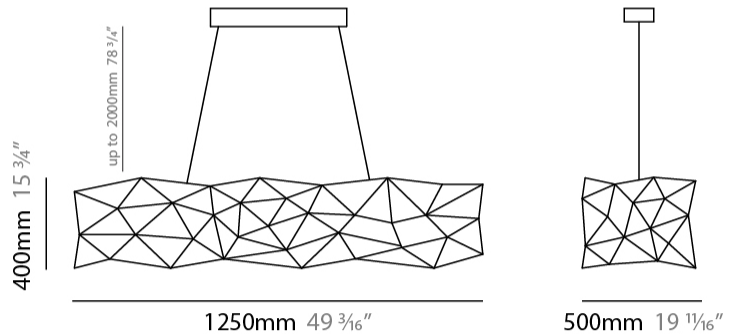

COSMOS ABSTRACT SUSPENSION

D101738-

base number	LED	Color	Finish
	Dimming	Temperature	Options

1. To build a product code in our configurator select the specify button on the base model # product page
2. To build a manual product code on this datasheet choose from the options listed below in blue font and add the suffix to the base model #

GENERAL

Series: Cosmos Abstract
Brand: Quasar
Division: Design
Mounting Type: Suspension
Mounting Location: Ceiling
Subcategory: Ambient

PHYSICAL

Shape: Abstract
Length (mm): 1250
Length (in): 49 3/16
Width (mm): 500
Width (in): 19 11/16
Height (mm): 400
Height (in): 15 3/4
Max. Overall Height (mm): 2400
Max. Overall Height (in): 94 1/2
Light Distribution: Omnidirectional
Weight (kg): 4
Weight (lbs): 8.82
Fixture Finish: NIC / BRA / BBR
Fixture Material: Metal
Cable Details: 2000mm Cable
Upon Request: Custom Sizes

ELECTRICAL

Lamp Type: LED
Input Wattage (W): 30
Dimming: Non-Dimming / Phase Dimming (120vac Only)
Driver Included: Yes
Driver Location: Integrated
Driver Type: Constant Voltage - Universal
Driver Class: Class 2
Input Voltage (V): 120 - 277
Output Voltage (V): 12
Upon Request: Integral: 0-10Vdc dimming

LED

Number of LEDs: 50
Color Temperature (°K): 2400 / 2800
Max. Delivered Lumen (lm): 1500 (2800K)
CRI: >90 CRI
Lamp Life (hrs): 50000

OPTICAL

RATINGS AND CERTIFICATIONS

Certified By: Certified for North American Standards
IP rating: IP20